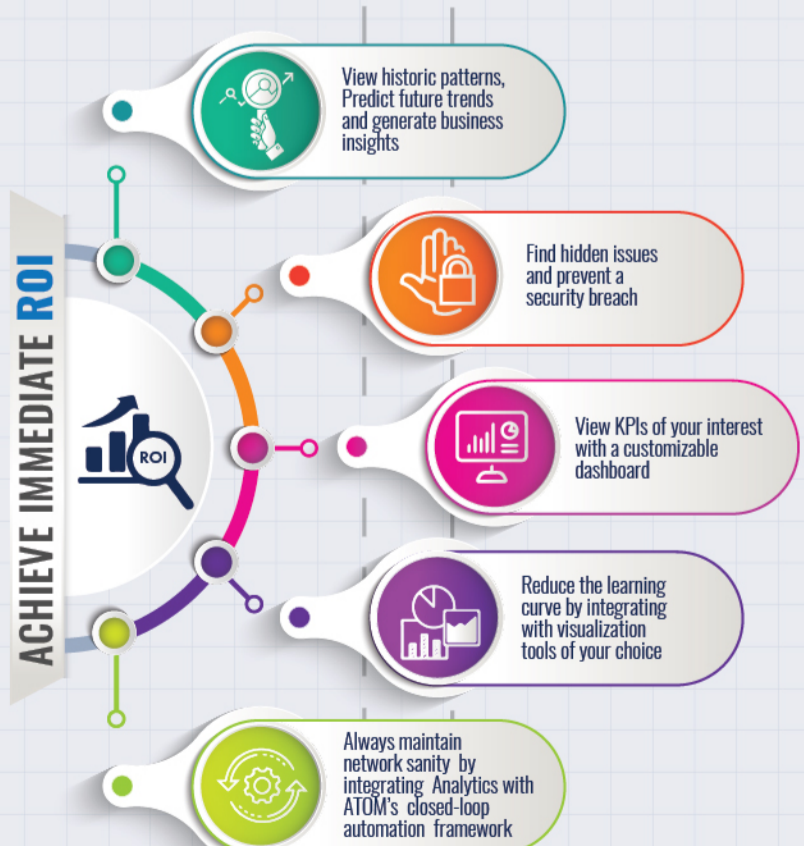

Unlock Your Network Potential With In-Depth Analytics And Meaningful Insights From Anuta ATOM

SIMPLIFY USER OPERATIONS

ATOM Dashboard -
View network summary and Top N data and much ore

FIND THE NEEDLE IN THE HAY STACK